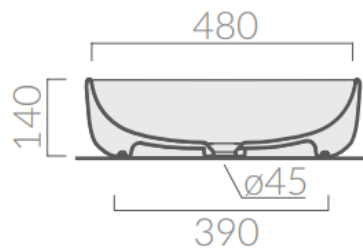

Dream 50cm basin

50cm

Code: 7301

Finish: White

Code: 7301 ON

Finish: Petrol Blue

Requires: 32mm Overflow Plug & Waste sold separately

Manufactured in Italy

2 Year Warranty