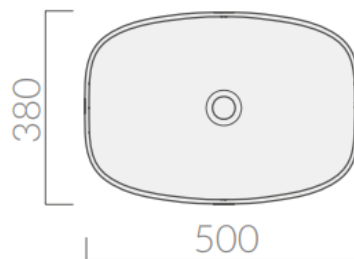

Dream 50cm basin

50cm

Code: 7301

Finish: White

Code: 7301 ON

Finish: Petrol Blue

Requires: 32mm Overflow Plug & Waste sold separately

Manufactured in Italy

2 Year Warranty